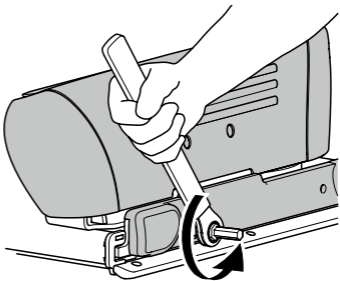

Crank counter clockwise in back of unit to adjust lengthwise