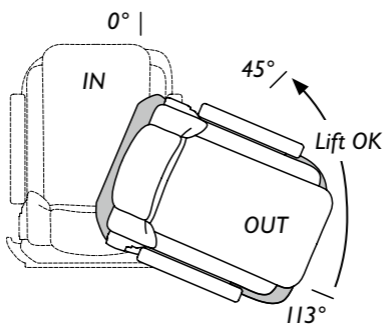

Emergency operation

Damage can occur if the seat is lifted when outside the 45-113 degrees angle, see further information in user manual.

Crank clockwise in back of unit to lift up the seat

Pull yellow tab in front of unit to release the swiveling

Crank counter clockwise in back of unit to adjust lengthwise

422979-1 2019/04

 BraunAbility®