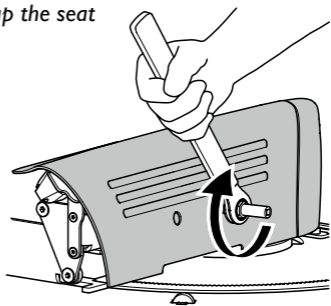

Emergency operation

Damage can occur if the seat is lifted when outside the 45-113 degrees angle, see further information in user manual.

Crank clockwise in back of unit to lift up the seat

Pull yellow tab in front of unit to release the swiveling