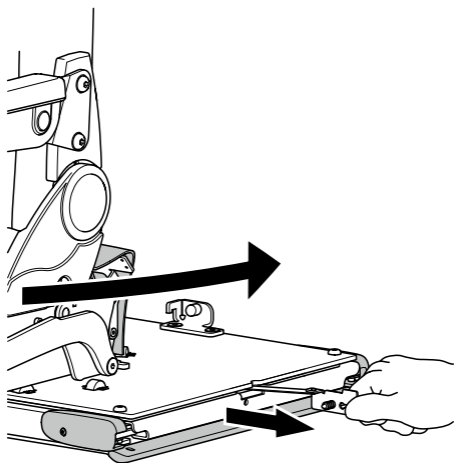

Emergency operation

Damage can occur if the seat is lifted when outside the 45-113 degrees angle, see further information in user manual.

Crank clockwise in back of unit to lift up the seat

Pull yellow tab in front of unit to release the swiveling

Crank counter clockwise in back of unit to adjust lengthwise

422979-1 2019/04

 BraunAbility®